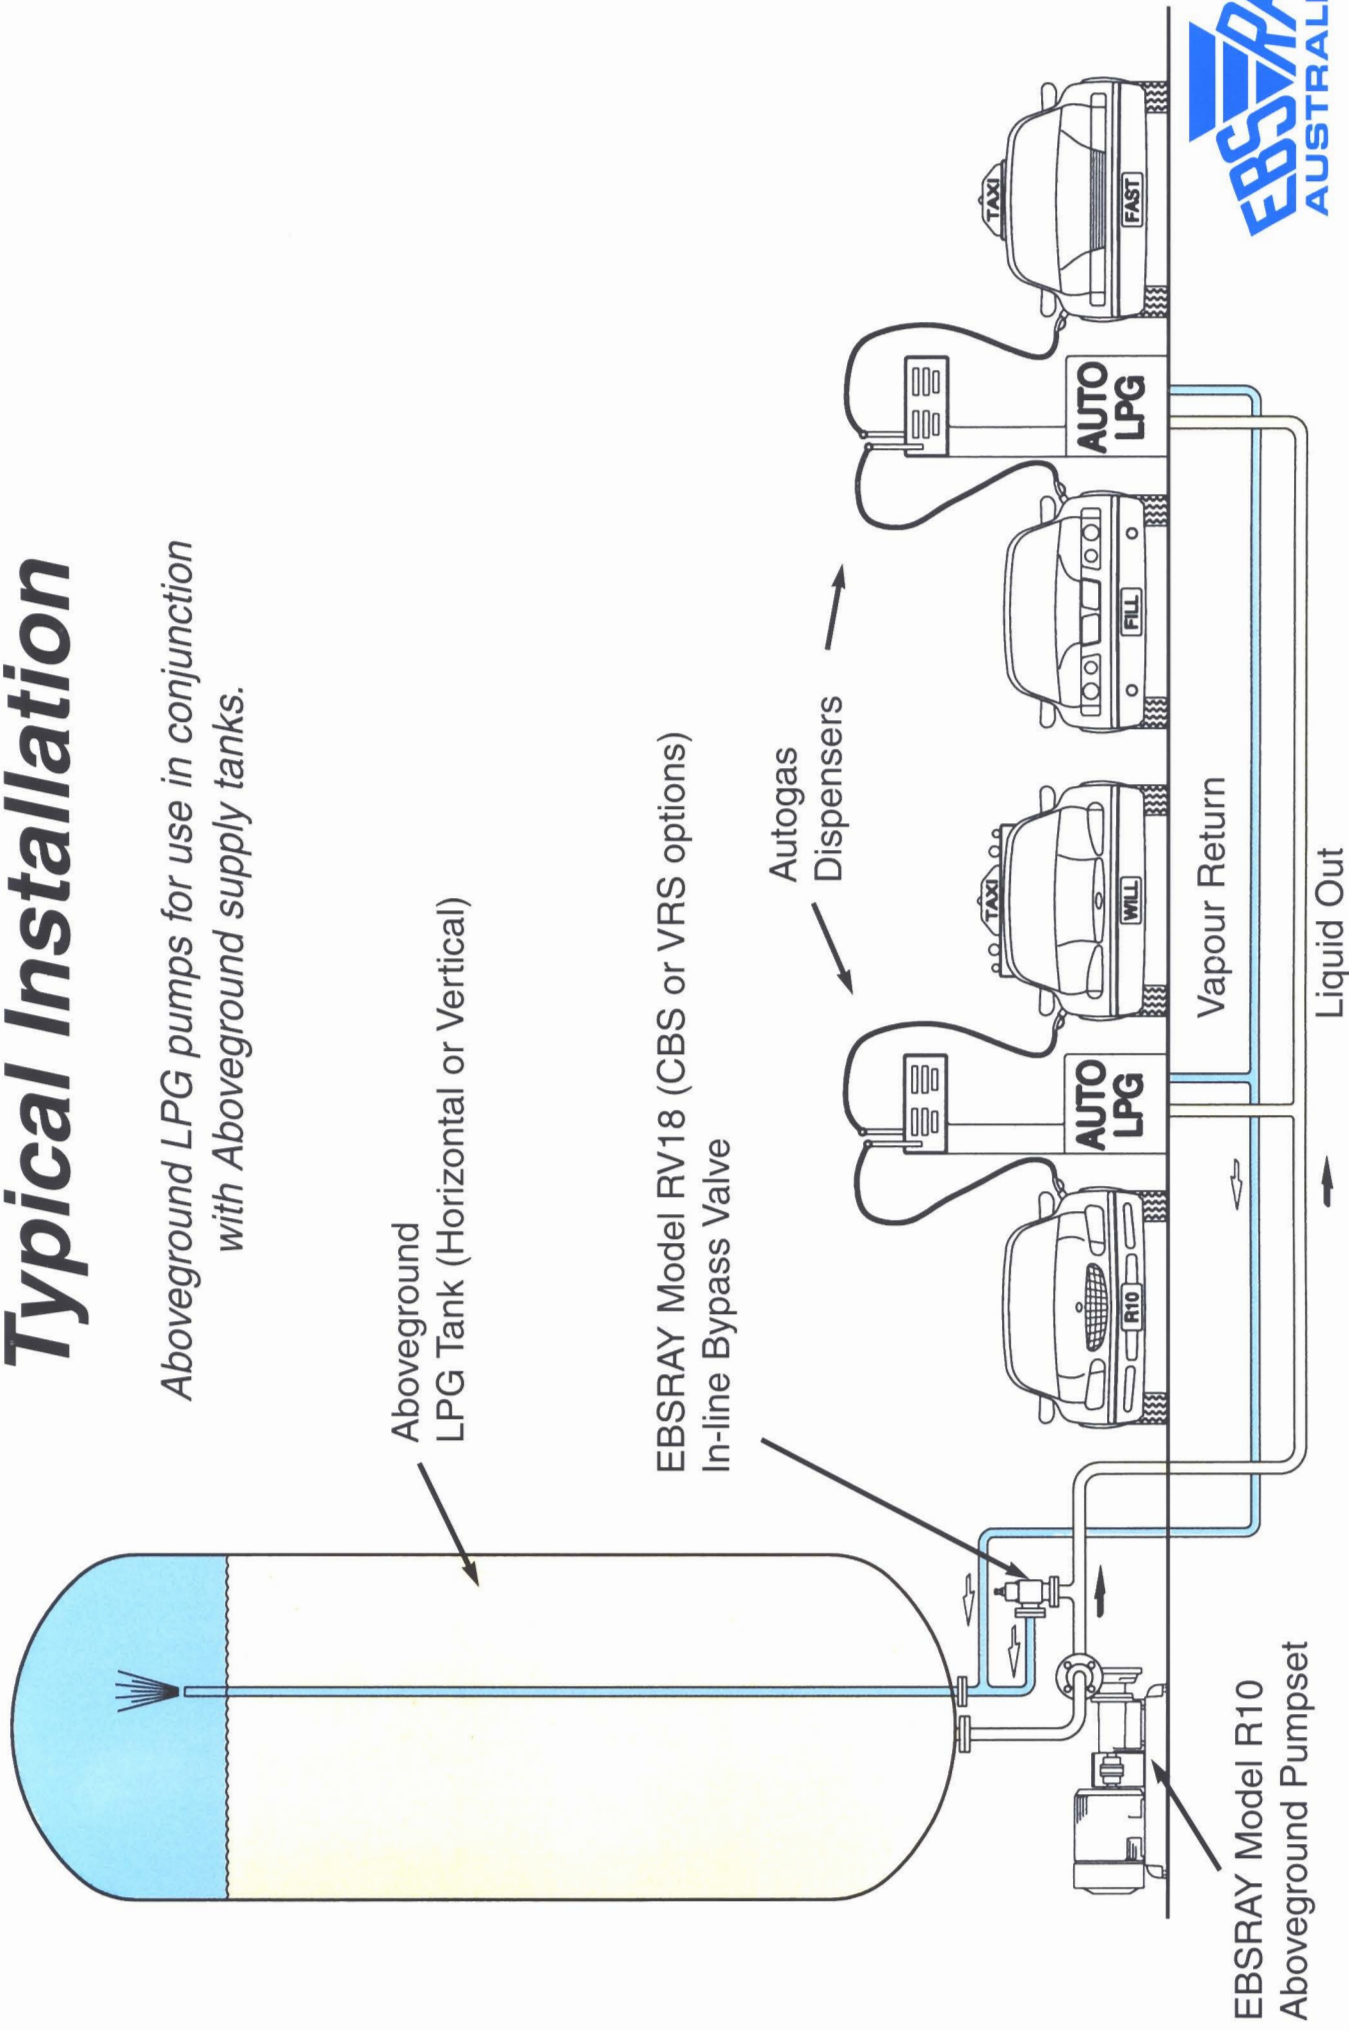

# EBSRAY R10 Pumpset Typical Installation

*Aboveground LPG pumps for use in conjunction with Aboveground supply tanks.*

Aboveground  
LPG Tank (Horizontal or Vertical)

EBSRAY Model RV18 (CBS or VRS options)  
In-line Bypass Valve

Autogas  
Dispensers

EBSRAY Model R10  
Aboveground Pumpset

Vapour Return

Liquid Out